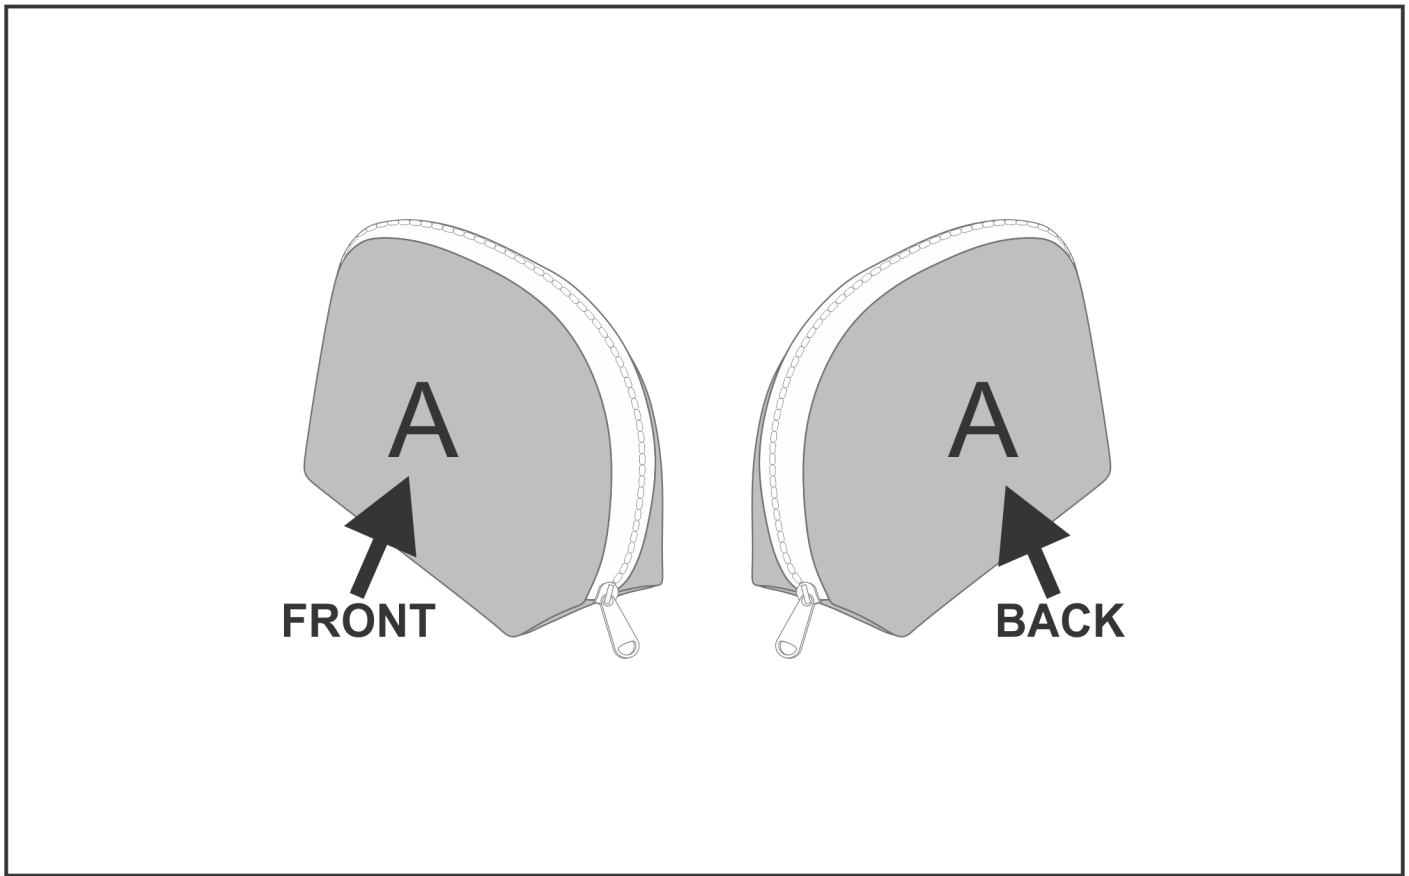

SG-HP-98-G

PPS Hoppla Isabella Neoprene Maxi Cosmetic Bag

Need to know:

- Includes 1-Position Sublimation (setup fees apply)
- **Please Note: We cannot guarantee 100% logo Alignment on all Brandable Panels.**
- **NB: Please note that Neoprene material is not conducive to having predominantly white back grounds due to the print transferring nature of the fabric and process used to complete the print. We always advise to have a background colour within the design as this mitigates the chances of material blemishes and ghosting of print.**

Branding Options:

Position A

1. Custom Sublimation A (CPSUB-A)
Full Colour
Size: 330mm wide x 525mm high